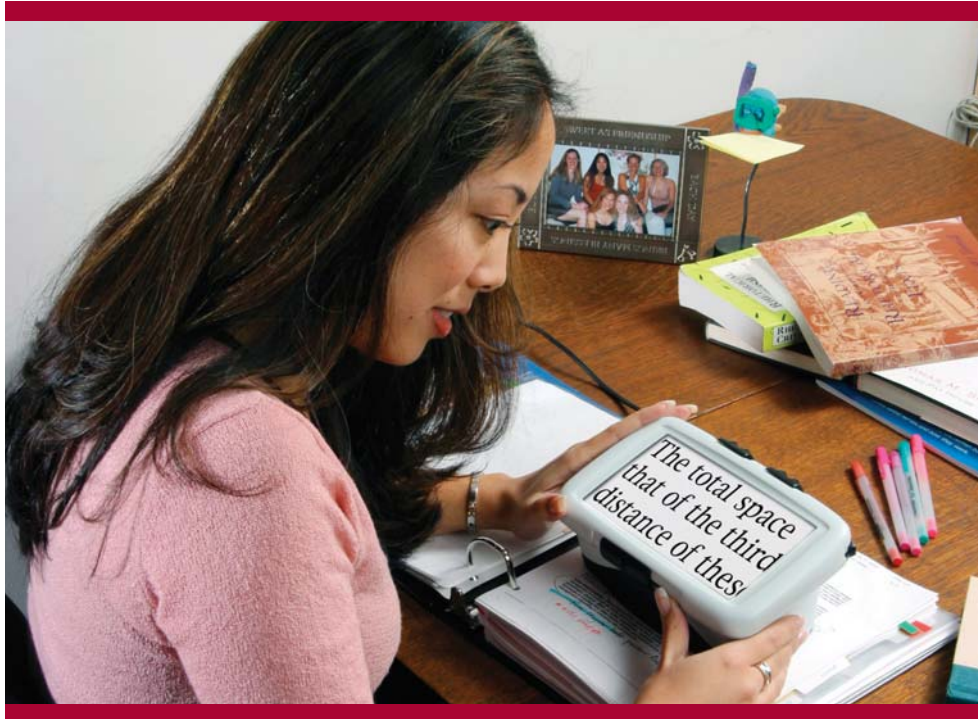

Telesensory
focused on you™

2006 Product Catalog

The world's finest low-vision magnifiers and reading aids are now available throughout Western Europe.

Distributed by:

www.techready.co.uk

Telesensory Video Magnifiers - Read & Write Again!

Do you Struggle?

Do you struggle when writing checks or reading the newspaper? You're not alone! There are millions visually impaired persons with vision impairments significant enough to interfere with reading, writing and everyday viewing tasks.

We Can Help!

We offers the full range of Telesensory video magnification aids to assist people with low vision needs. We specialize in video magnifiers, which are electronic based assistive devices used by partially sighted persons for reading, writing and viewing small objects. Video magnifiers are consistently recommended by eye care professionals, and their use will allow people with even severe vision loss to lead more full and independent lives.