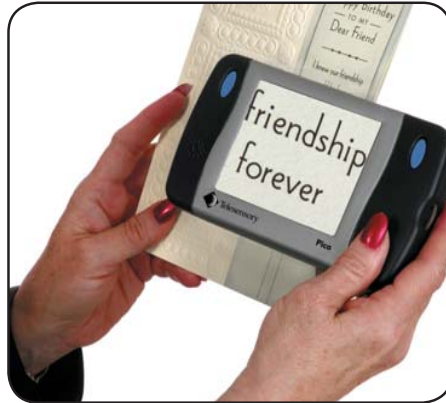

We Can Help!

We offers the full range of Telesensory video magnification aids to assist people with low vision needs. We specialize in video magnifiers, which are electronic based assistive devices used by partially sighted persons for reading, writing and viewing small objects. Video magnifiers are consistently recommended by eye care professionals, and their use will allow people with even severe vision loss to lead more full and independent lives.

What is Auto-Focus?

Some magnifiers are available as auto-focus cameras which means the camera automatically focuses on the desired object. Phone books are usually tough to magnify, but not with Telesensory's auto-focus Magnifiers. They read into the curved binding with ease. Want to read a prescription? That too, is much easier with auto-focus. Just put the bottle under the camera and

Pico

Handheld Video Magnifier

Model: SUIA-2

Anywhere, anytime, simply turn on the Pico and you have amazing magnification and superior clarity!

Pico fits conveniently in your purse or pocket and the integrated battery makes it easy to take with you everywhere you go. Using the Pico couldn't be easier – you instantly see what you have been missing. The bright display and viewing angle provide precise viewing and comfortable positioning. Created for convenience, Pico is something you will always want to have with you - take it shopping and dining out. Pico can even do three-dimension viewing so you can read your medication bottles all in full colour.

It is the perfect solution for students, working professionals, hobbyists or homemakers! Enjoy reading, writing, magazines, doing crossword puzzles and examine hard-to-see objects such as pill bottles with all the ease of the Apex's flat panel monitor. With Apex you can raise or lower the screen, bringing the image to your eye level. Or you can slide the screen forward and tilt to enjoy a glare-free image at your optimum reading distance.