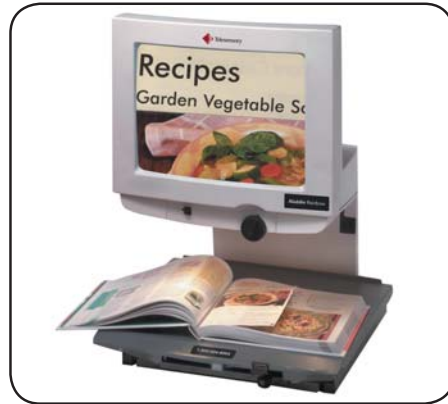

Aladdin Rainbow

High-Power Video Magnifier

Model: RB-1

It's a colourful world!
Enjoy all it has to offer
with the Rainbow.